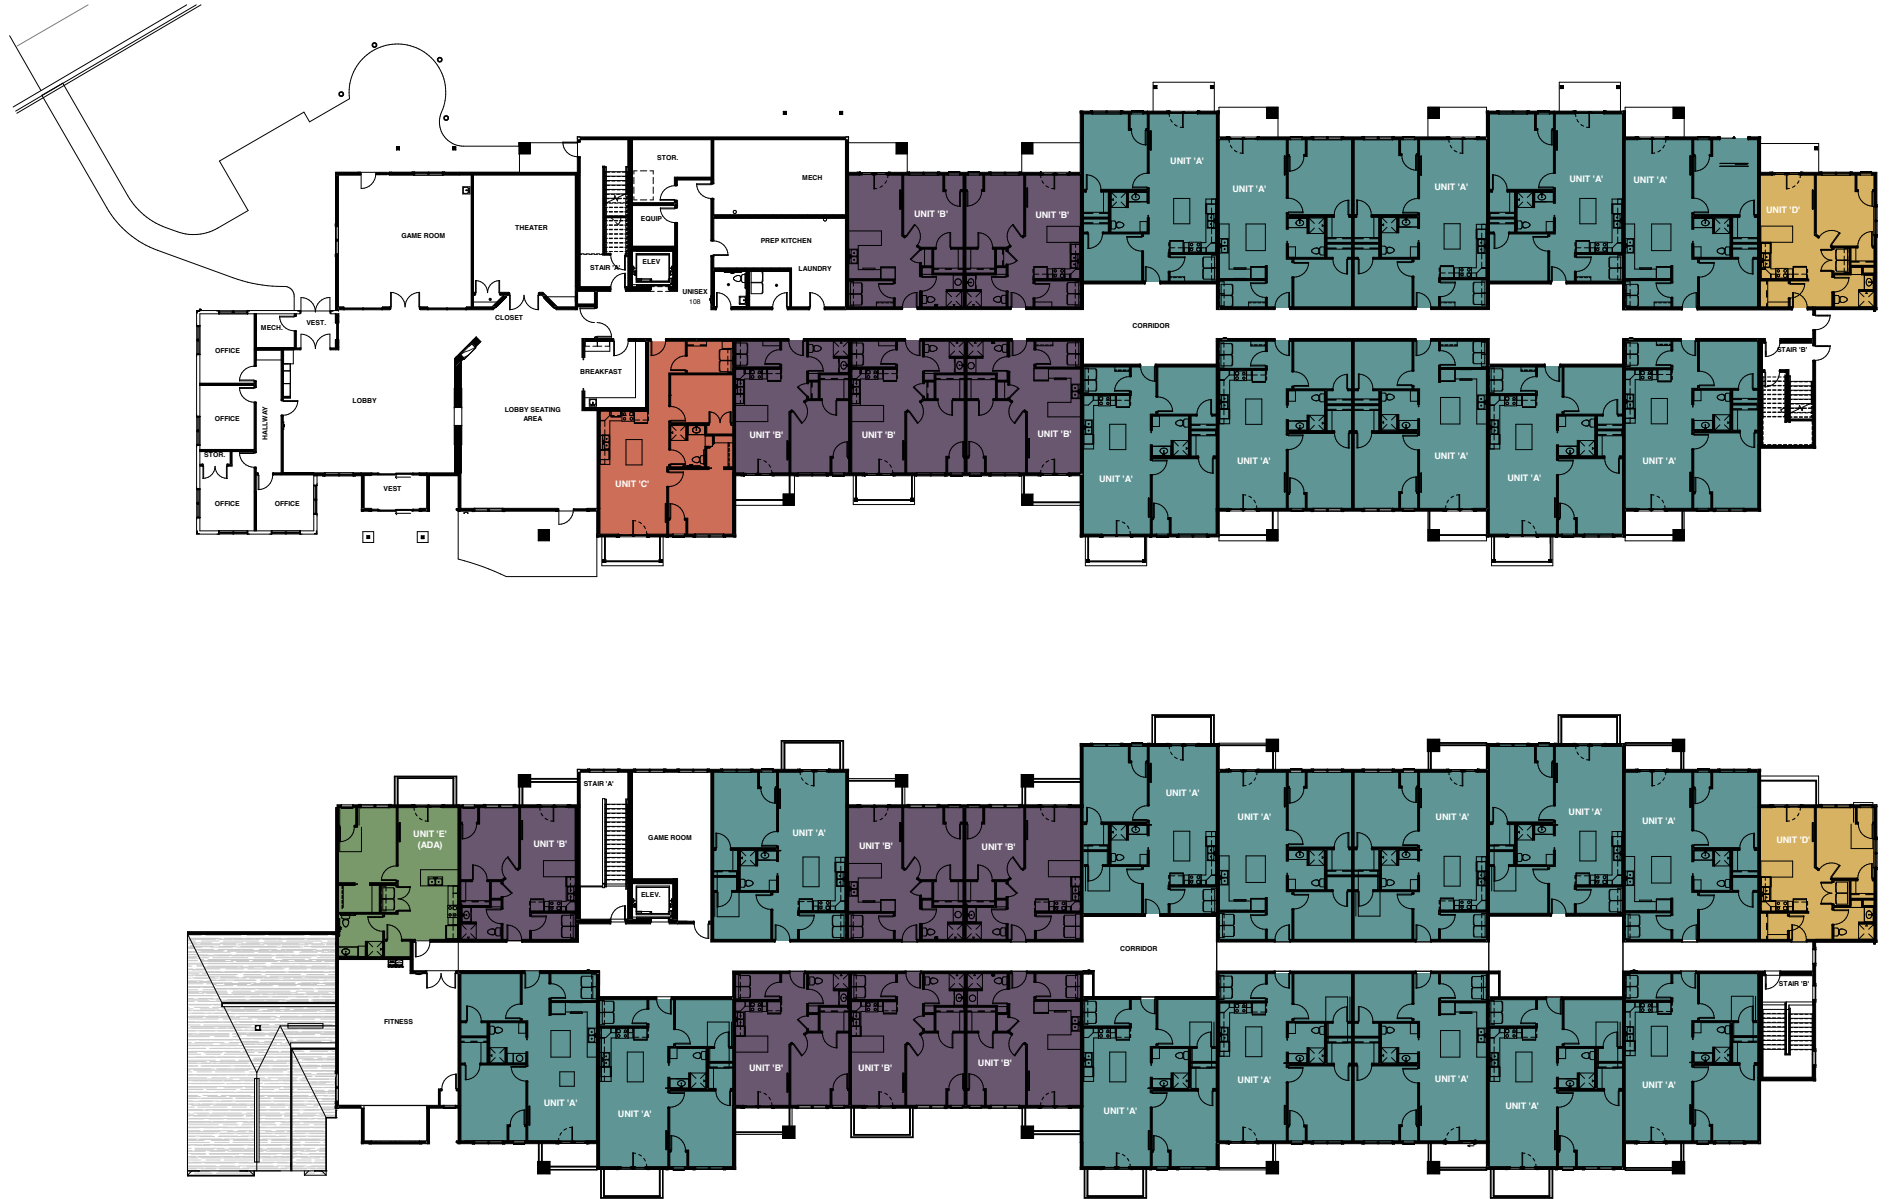

Active Living Building Layout

 Unit A - 2 Bedrooms
987 sq. ft.

 Unit B - 1 Bedroom
681 sq. ft.

 Unit C - 2 Bedrooms ADA
998 sq. ft.

 Unit D - 1 Bedroom
682 sq. ft.

 Unit E - 1 Bedroom ADA
773 sq. ft.